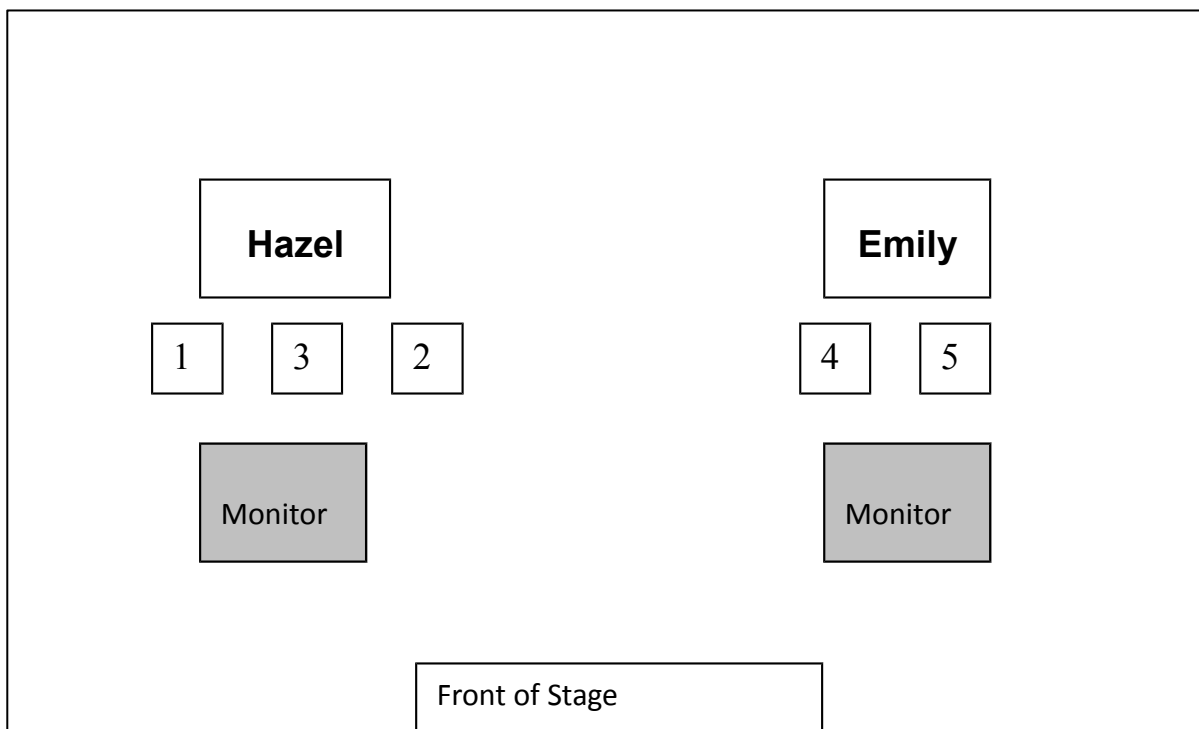

The Askew Sisters

Stage Plan

- | | |
|--------------------|-----|
| 1. Melodeon RH XLR | |
| 2. Melodeon LH XLR | |
| 3. Hazel Vox | Mic |
| 4. Fiddle | XLR |
| 5. Emily Vox | Mic |

If you have any queries contact Hazel at:
askew_sisters@yahoo.co.uk
www.askewsisters.co.uk